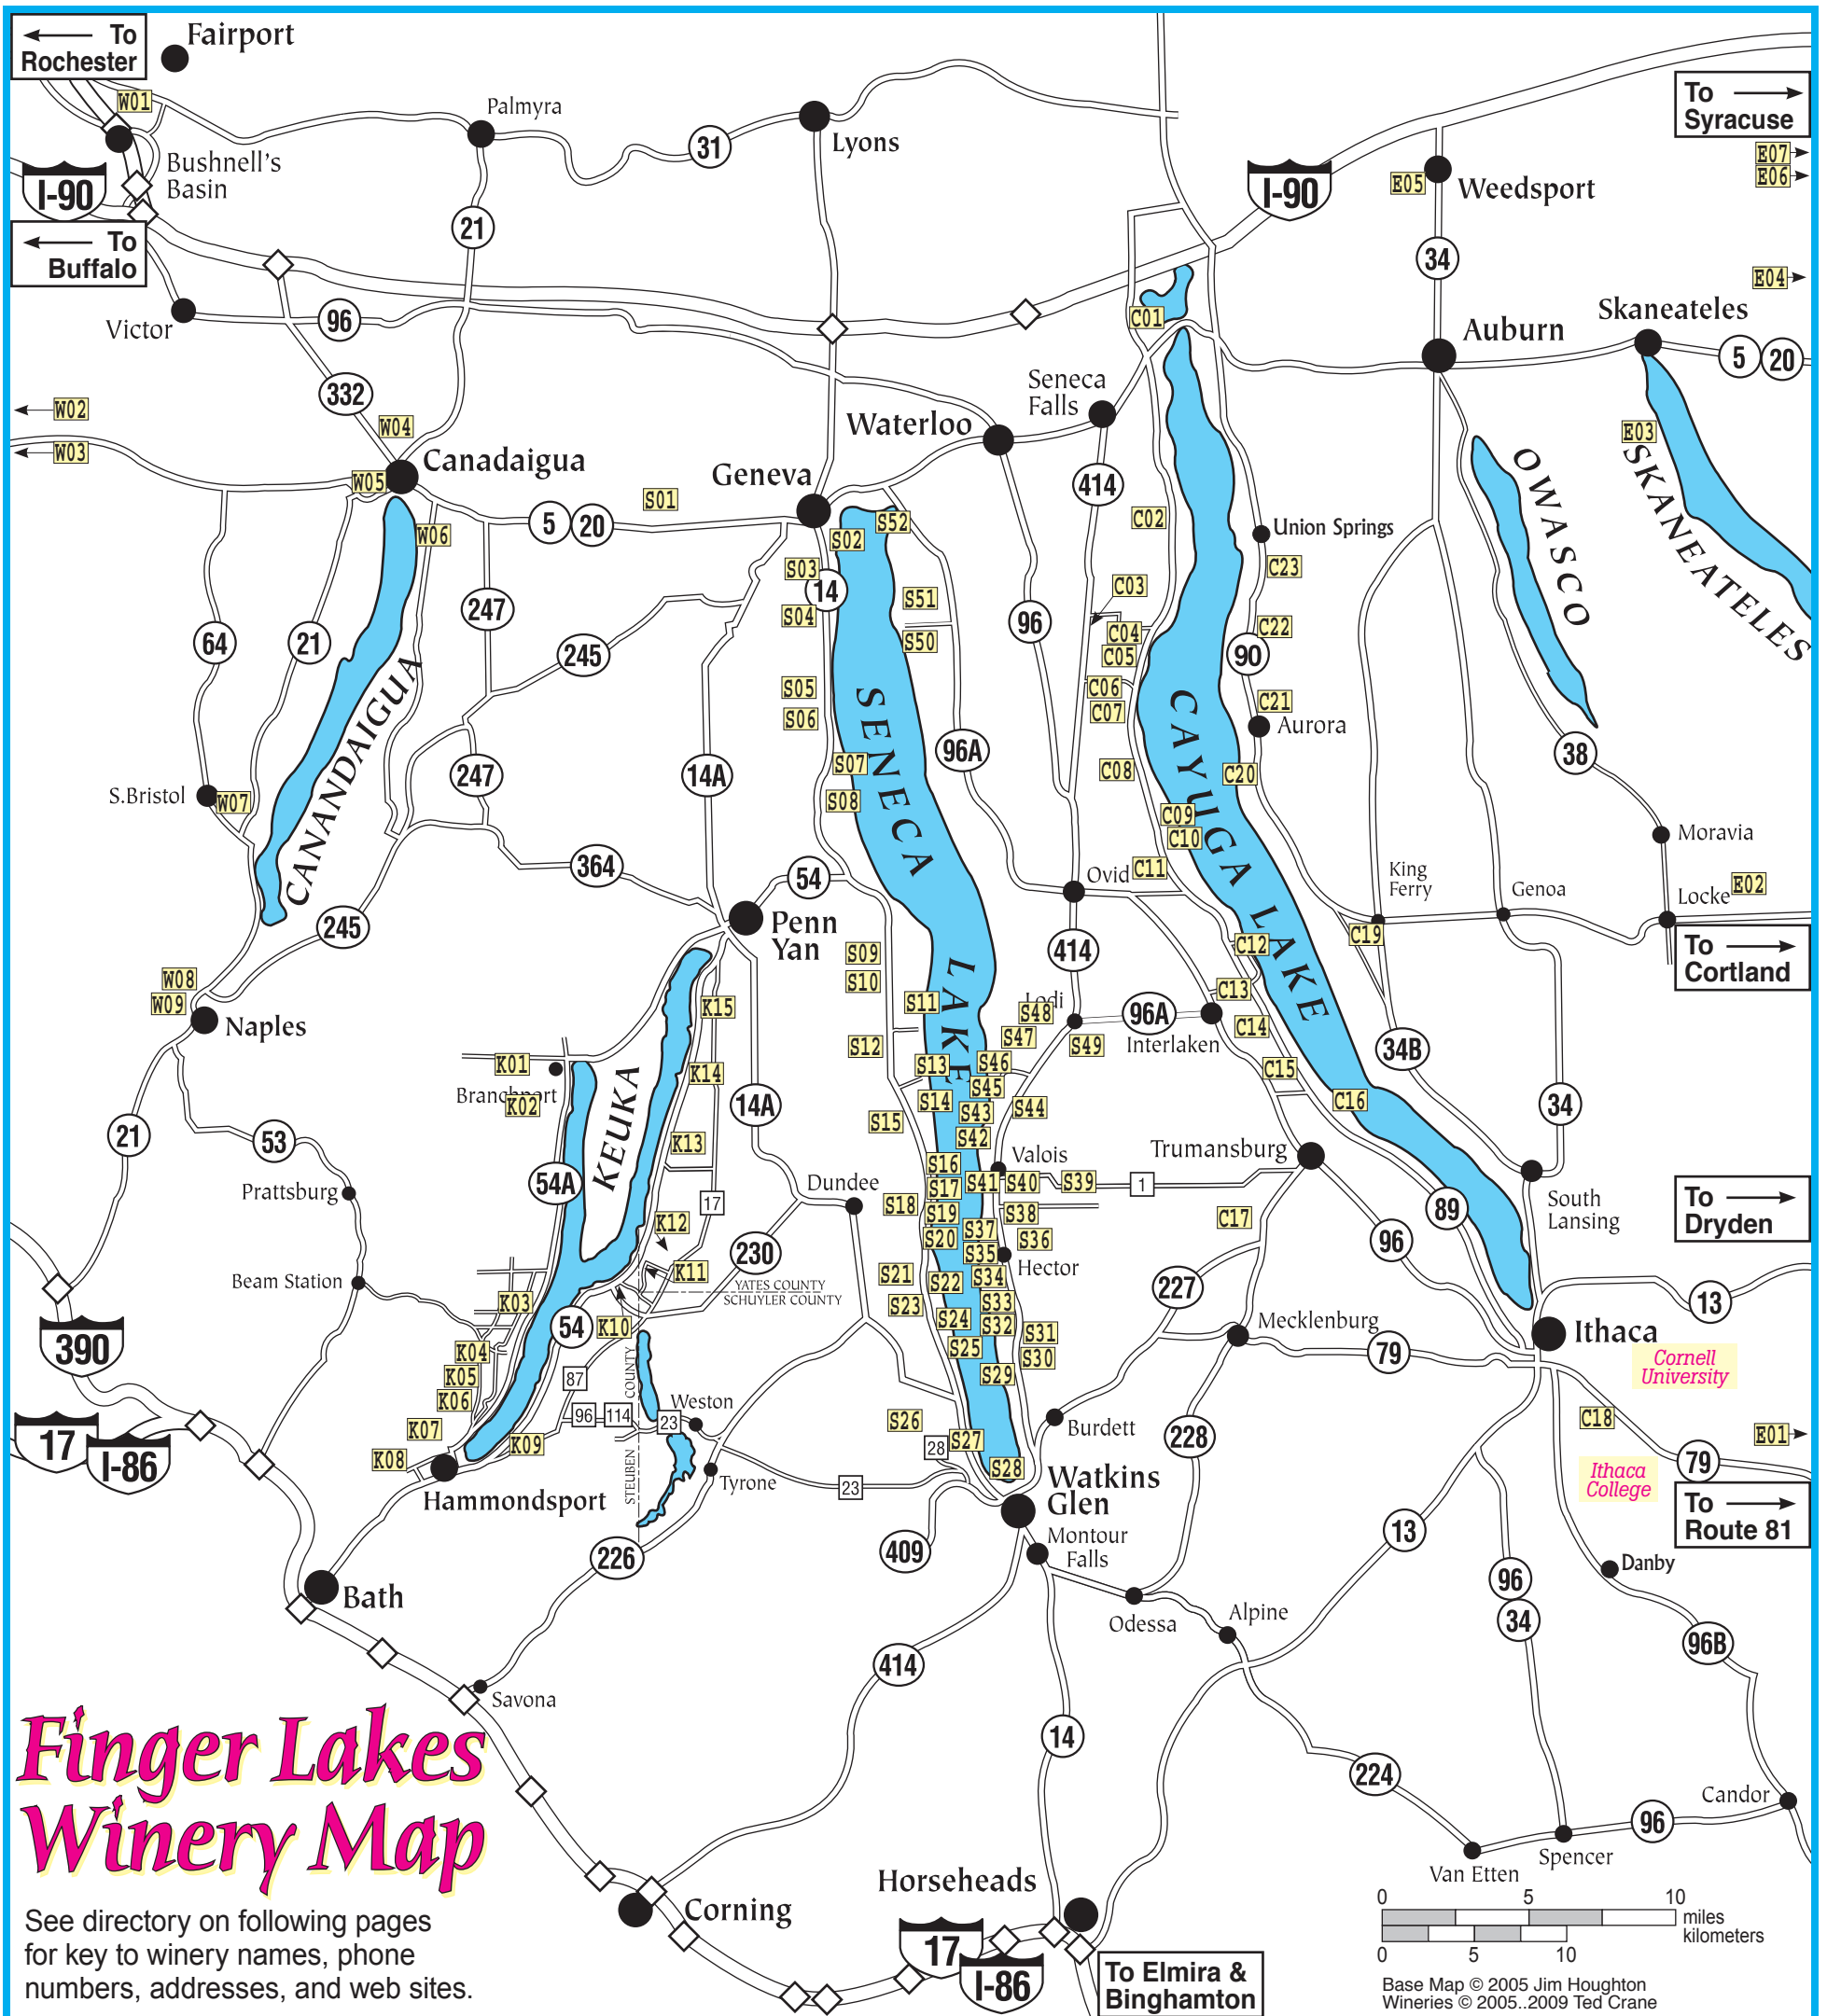

Note: Map width is a little more than 10" . . . please place right margin at correct outer edge, and allow left margin to extend into the inner paper-fold area

Note: Label text at lower left is magenta with yellow shadow. Background is transparent; does not obscure the roads. If that's not what you see, please call.

Finger Lakes Winery Map

See directory on following pages for key to winery names, phone numbers, addresses, and web sites.

Base Map © 2005 Jim Houghton
Wineries © 2005..2009 Ted Crane